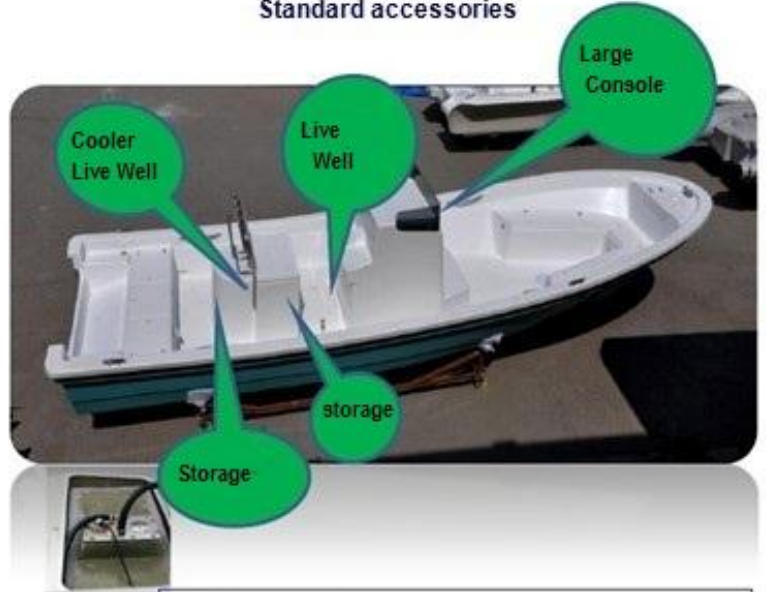

Standard accessories

Optional Accessories :

1. Fixed Toilet	2. Oxygen pump for fishhold box
3. 80 liters water tank:	4. T-Top
5. Foldable canopy on bow:	6. Battery with box:
7. Bilge pump:	8. Fishing pole holder:
9. Mesh steering with cables	10. Hydraulic steering with cables-
11. Boat cover	12. Life vest 8 pcs
13. Double axes trailer