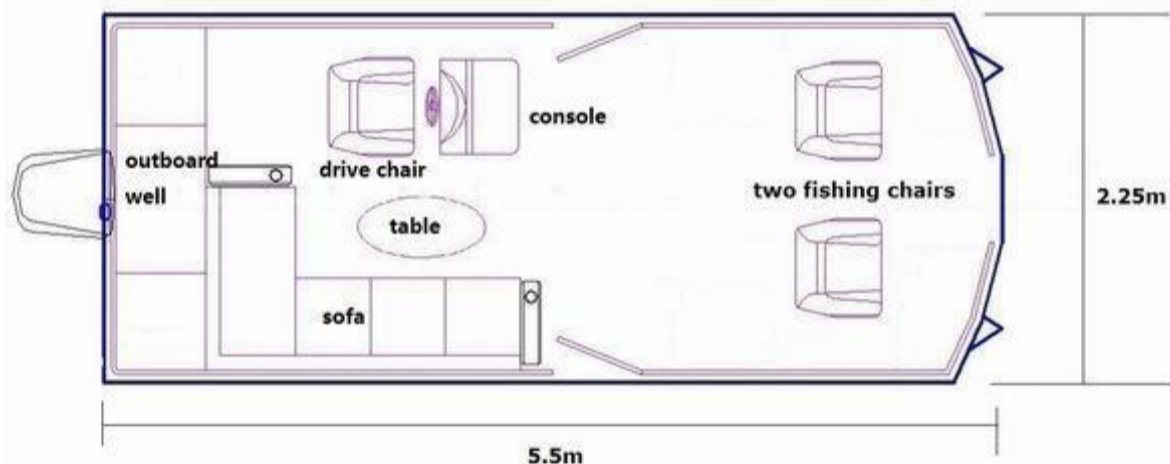

Allmand Boats

4460 West Mitchel Ave
 Cincinnati, Ohio 45232
 sales@allmandboats.com
 www.allmandboats.com
 1844-843-4372

Allmand Aluminum Pontoon Boats

Model: SAP550

Specification:

Overall Length	5.5m (18ft)
Overall Width	2.25m
Depth	1.8m
Waterline to bottom	0.3m
Max loading People	8
Power range	60-90hp
Speed/per hour	25-35km
Design category	C
Container Loading	2pcs / 20ft GP
	4pcs / 40ft GP

Boat Price

fishing pontoon boat

party pontoon boat

2mm thickness aluminum

3mm thickness aluminum available

Remark:

A. Warranty: two years for aluminum parts, one year for other equipment

B. Lead time: 75 - 90 days