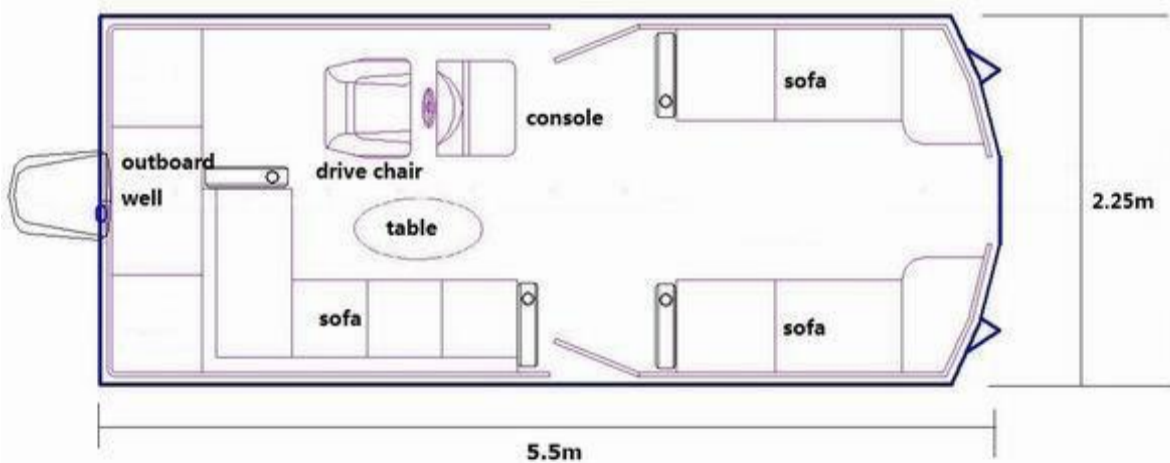

party pontoon boat

2mm thickness aluminum

3mm thickness aluminum available

Remark:

A. Warranty: two years for aluminum parts, one year for other equipment

B. Lead time: 75 - 90 days

Allmand Aluminum MARINE