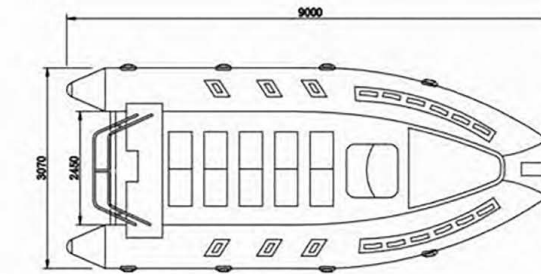

InflataCraft

By Allmand Boats

4460 west Mitchel Ave.
Cincinnati Ohio 45232
www.allmandboats.com sales@allmandboats.com
1-844-843-4372

» RIB950

STANDARD ACCESSORIES

- A PAIR OF OARS
- FOOT PUMP
- REPAIR KIT
- BOAT COVER
- LIFE JACKETS(5 SETS)
- STANDARD ANCHOR TRAY
- SEWAGE PUMP
- DOUBLE 200L BUILT-IN OIL TANK
- ANCHOR AND ANCHOR ROPE
- BANDAGE
- 100A BATTERY WITH BATTERY BOX

- MILK COLOR CUSHION
- CENTER CONSOLE
  (including windshield,6 point switch,oil gauge)
- SEAT BOX
- STAINLESS STEEL ARCH ROLL BAR WITH 3 LIGHTS
- STANDARD STEERING SYSTEM

OPTIONAL ACCESSORIES

- ELECTRIC AIR PUMP
- BOAT TRAILER
- CONSOLE COVER
- CUSTOMER LOGO
- STAINLESS STEEL C SHAPE LADDER
- TEAK FLOOR
- STAINLESS STEEL HAND RAILS ALONG TWO SIDES

Total Length:950CM	Total Width:310CM	Max Person:20	Max Engine: 200*2 HP
Transom Height:25 inches	Inside Width:170CM	Chamber No:7	Tube Diameter:60CM
Net Weight:2000KGS	Packing Size:910*280*120CM		

The above mentioned parameters are subject to actual data