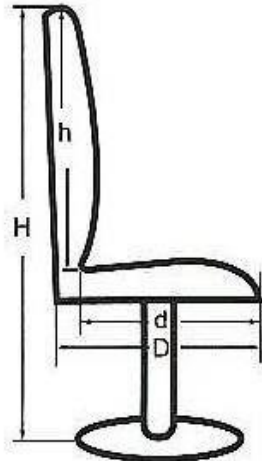

Allmand Boats

Allmand Aluminum Marine

4460 West Mitchel Ave
Cincinnati, Ohio 45232

sales@allmandboats.com

www.allmandboats.com

1844-843-4372

Allmand Aluminum 14' Pontoon Boat

Model: AP14

Specification

Pontoon length	4.2m (14ft)
Deck length	3.0m (10ft)
Deck width	2.0m
Pontoon diameter	45cm
Pontoon thickness	2mm
Pontoon sections	two sections + one sharp nose
Deck thickness	3cm (1.5cm marine wood + 1.5cm marine carpet)
Max loading people	4
Aluminum Code	5052
Outboard power	6-10hp
Truck loading qty	12pcs

H	1010-1120 mm
h	560 mm
W	430 mm
w	/
D	550 mm
d	370 mm

Springfeild seat, USD250 / pc

Remark:

B. Warranty: two years for aluminum parts, one year accessories. Ask for details

C . Lead time: 60 - 75 days

Allmand Aluminum Marine