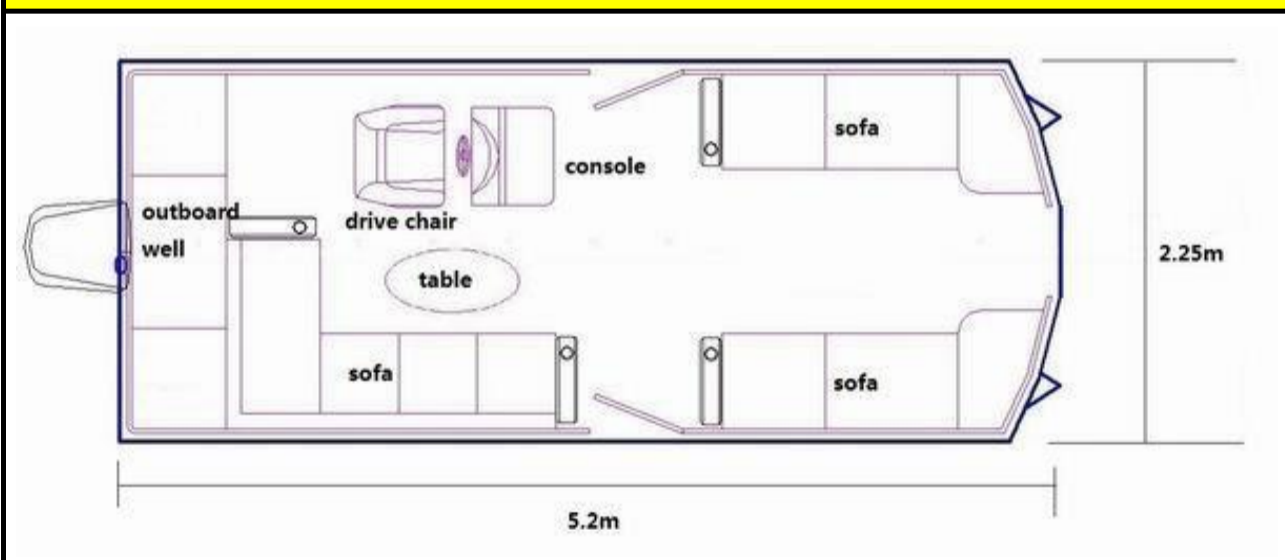

party pontoon boat

2mm thickness aluminum

3mm thickness aluminum available

Remark:

A. Warranty:	two years for aluminum parts, one year for other equipment
B . Lead time:	65 - 80 days

Allmand Aluminum MARINE