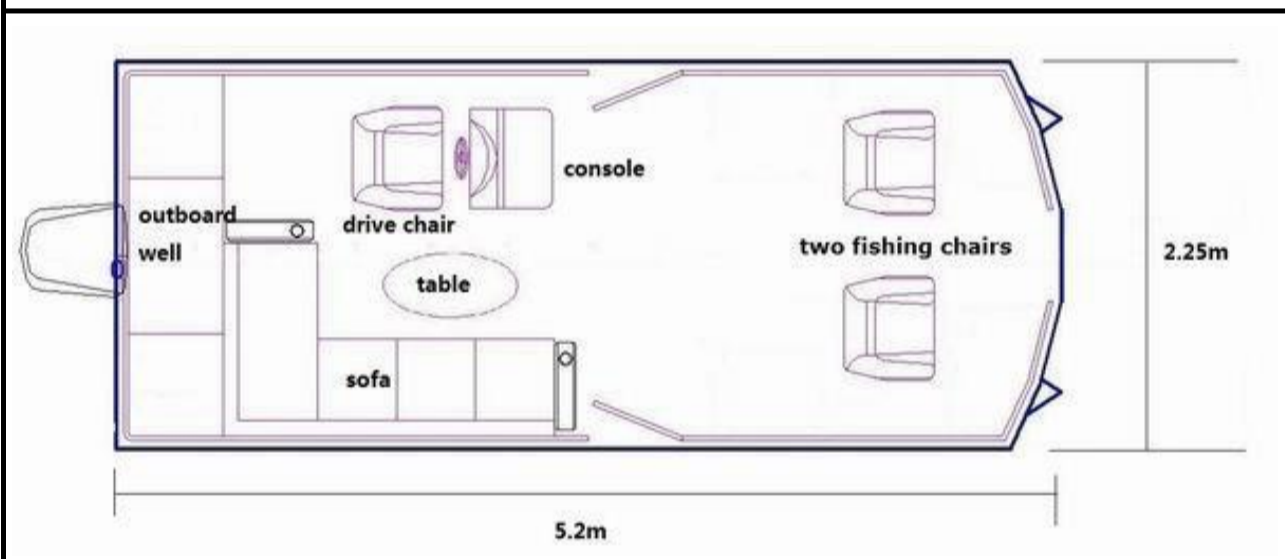

Allmand Boats

4460 West Mitchel Ave
Cincinnati, Ohio 45232
sales@allmandboats.com
www.allmandboats.com
1844-843-4372

Allmand Aluminum Pontoon Boats

Model: AP520

Specification:

Overall Length	5.2m (17ft)
Overall Width	2.25m
Depth	1.7m
Waterline to bottom	0.3m
Max loading People	7
Power range	40-75hp
Speed/per hour	20-30km
Design category	C
Container Loading	2pcs / 20ft GP
	4pcs / 40ft GP

Boat

fishing pontoon boat

party pontoon boat

2mm thickness aluminum

3mm thickness aluminum available

Remark:

A. Warranty:	two years for aluminum parts, one year for other equipment
B . Lead time:	65 - 80 days